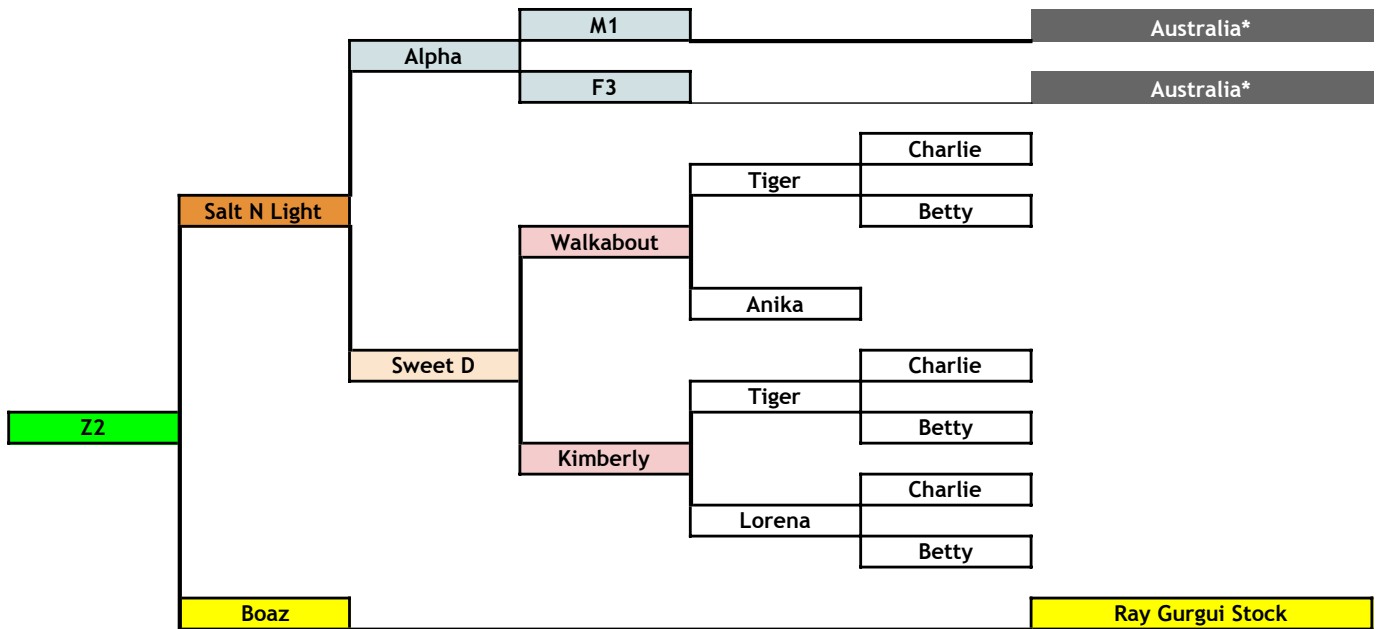

REPTILE MOUNTAIN ANIMAL LINEAGE GRAPH

| Breeder | |
|-------------------------|---------------------|
| Greg Accetta | Jeff Greene |
| Austin Molyneux | Koen Stokes |
| Captive Bred Excellence | Diana Mason |
| Ray Gurgui | Rebecca Hyuck |
| James Wilson | TC Houston |
| Andrew Seike | Unknown/ Australia* |

* Animal from USFWS illegal animal trafficking seizure. Allowed to be held and bred by the innocent parties.