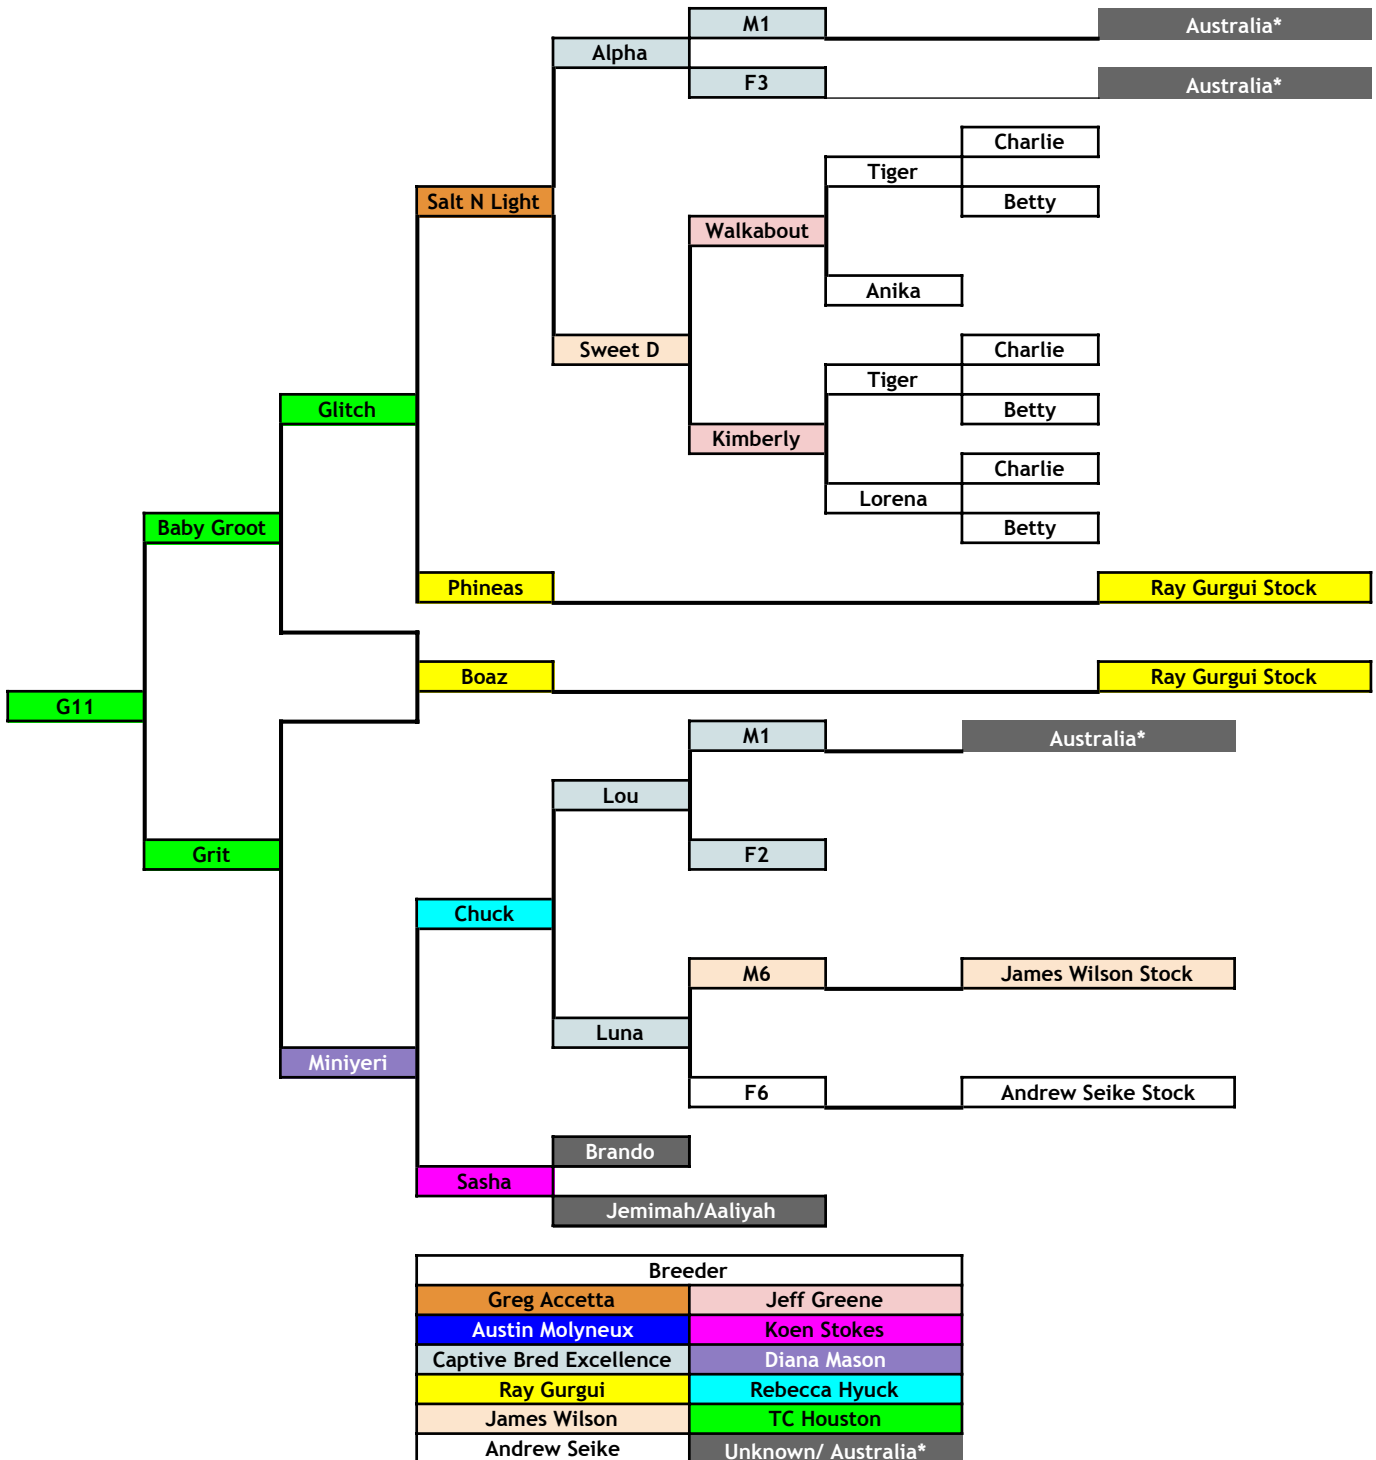

REPTILE MOUNTAIN ANIMAL LINEAGE GRAPH

* Animal from USFWS illegal animal trafficking seizure. Allowed to be held and bred by the innocent parties.